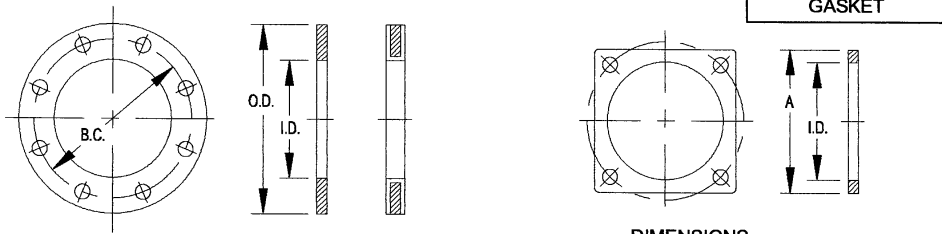

Western Pacific Products, Inc.

Anything In Or On Your Tank – Ready to Ship

Over 8,000 Part Numbers – Over 26,000 Square Feet of Warehouse – We Ship Worldwide

DIMENSIONS

Size	Material	Part No.	O.D.	I.D.	B.C.	No. of Holes	Hole Size	A
ROUND FLANGE GASKETS								
2"	Cork-Buna-N	RGA201CB	4-1/2	2-5/8	3-3/4	6	7/16	
	Non-Asbestos	RGA201NA						
	Teflon Env. Slit	RGA201TF		2-1/4				
	Teflon Env. Milled	RGA201TF-MIL						
3"	Cork-Buna-N	RGA301CB	5-5/8	3-3/4	4-7/8	8	7/16	
	Non-Asbestos	RGA301NA						
	Teflon Env. Slit	RGA301TF		3-1/4				
	Teflon Env. Milled	RGA301TF-MIL		3-3/8				
4"	Cork-Buna-N	RGA401CB	6-5/8	4-3/4	5-7/8	8	7/16	
	Non-Asbestos	RGA401NA						
	Teflon Env. Slit	RGA401TF		4-5/16				
	Teflon Env. Milled	RGA401TF-MIL		4-3/8				
5"	Cork-Buna-N	RGA501CB	7-3/4	5-9/16	7	12	7/16	
6"	Cork-Buna-N	RGA601CB	9	6-11/16	8-1/8	12	7/16	
	Non-Asbestos	RGA601NA						
	Teflon Env. Slit	RGA601TF		6-1/16				
	Teflon Env. Milled	RGA601TF-MIL						
8"	Cork-Buna-N	RGA801CB	10-1/8	8-5/8	10-1/8	16	7/16	
12"	Cork-Buna-N	RGA1201CB	15-3/4	12-13/16	14-1/2	8	5/8	
SQUARE FLANGE GASKETS								
2"	Cork-Buna-N	SGA201CB		2-15/16	4-1/2	4	17/32	4-1/4
	Non-Asbestos	SGA201NA						
3"	Cork-Buna-N	SGA301CB		3-9/16	5	4	9/16	4-3/4
	Non-Asbestos	SGA301NA						
DRAIN SUMP GASKETS								
3"	Cork-Buna-N	G15181CB	7-1/4	5	6-1/4	6	9/16	
	Non-Asbestos	G15181NA		4-3/4				
	Teflon Env. Slit	G15181TF						
	Teflon Env. Milled	G15181TF-MIL		5				
4"	Cork-Buna-N	G15266CB	8-1/4	6-1/8	7-1/4	8	9/16	
	Non-Asbestos	G15266NA						
	Teflon Env. Slit	G15266TF		5-3/4				
	Teflon Env. Milled	G15266TF-MIL		6				
6"	Cork-Buna-N	G25507CB	10-1/4	8-1/4	9-1/4	12	9/16	
	Non-Asbestos	G25507NA						
	Teflon Env. Slit	G25507TF		7-3/4				
	Teflon Env. Milled	G25507TF-MIL		8-3/16				
SPECIAL DRAIN SUMP GASKET-Use on outlet side of internal Hydraulic Valve CH45843SST								
4"	Teflon Env. Milled	G27229TF-MIL	8-1/4	4-1/4	7-1/4	8	9/16	