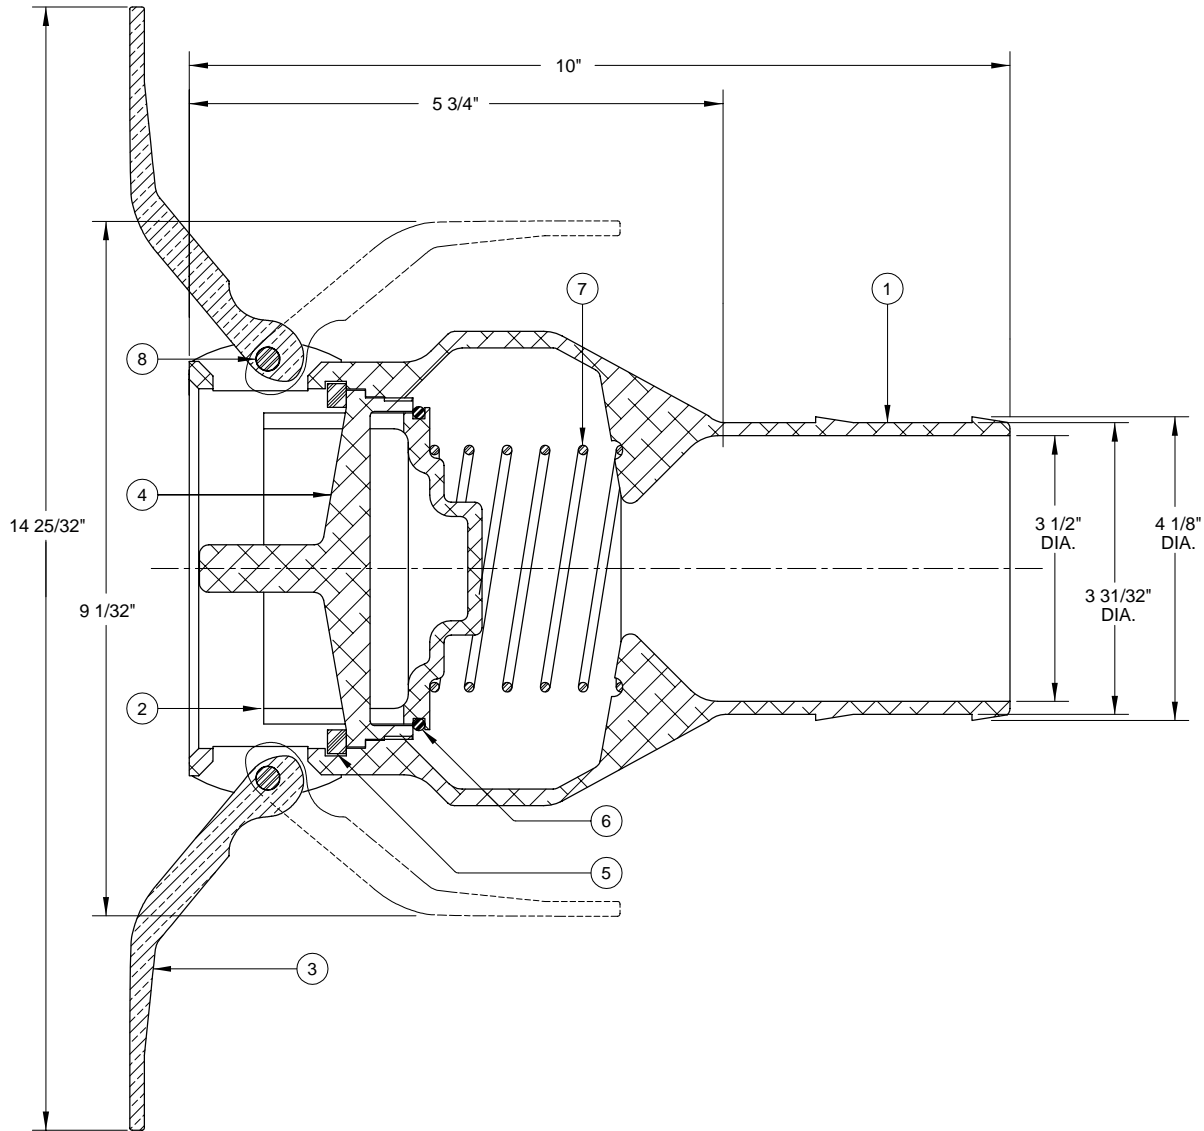

Western Pacific Products, Inc.

Anything In Or On Your Tank – Ready to Ship

Over 8,000 Part Numbers – Over 26,000 Square Feet of Warehouse – We Ship Worldwide

Rev. 0, January 2003

633CPP-4040 VAPOR RECOVERY COUPLER

ITEM	PART NUMBER	DESCRIPTION	QTY.
1	E51839A	BODY	1
2	C02844AH	POPPET	1
3	D00272B	PADDLE ARM	2
4	C02843AH	GUIDE RING	1

ITEM	PART NUMBER	DESCRIPTION	QTY.
5	H08945M	GASKET (BUNA)	1
6	H07408M	O-RING (BUNA)	1
7	H52130M	SPRING	1
8	H20144M	GROOVE PIN	2

CIVACON™

800-677-3711

Signal Hill, (L.A.) CA

(562) 490-0030 • Fax (562) 490-0091

West Sacramento, CA

(916) 371-1622 • Fax (916) 371-4792

Dallas/Fort Worth, TX

(817) 740-8077 • (817) 740-1332

Portland, OR

(503) 221-0335 • Fax (503) 221-0911

www.tankparts.com

1-140