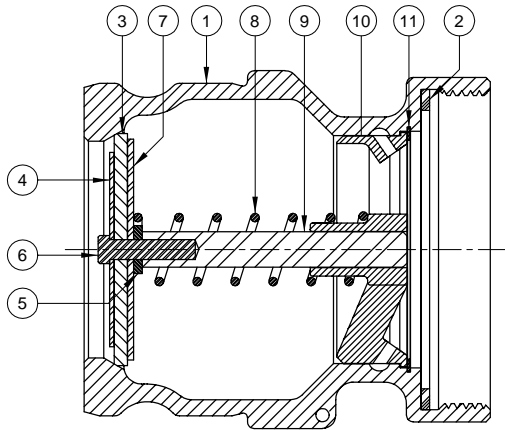

Western Pacific Products, Inc.

Anything In Or On Your Tank – Ready to Ship

Over 8,000 Part Numbers – Over 26,000 Square Feet of Warehouse – We Ship Worldwide

Rev. 0, January 2003

611T-AL40-NPT VAPOR RECOVERY COUPLER

SECTION A-A