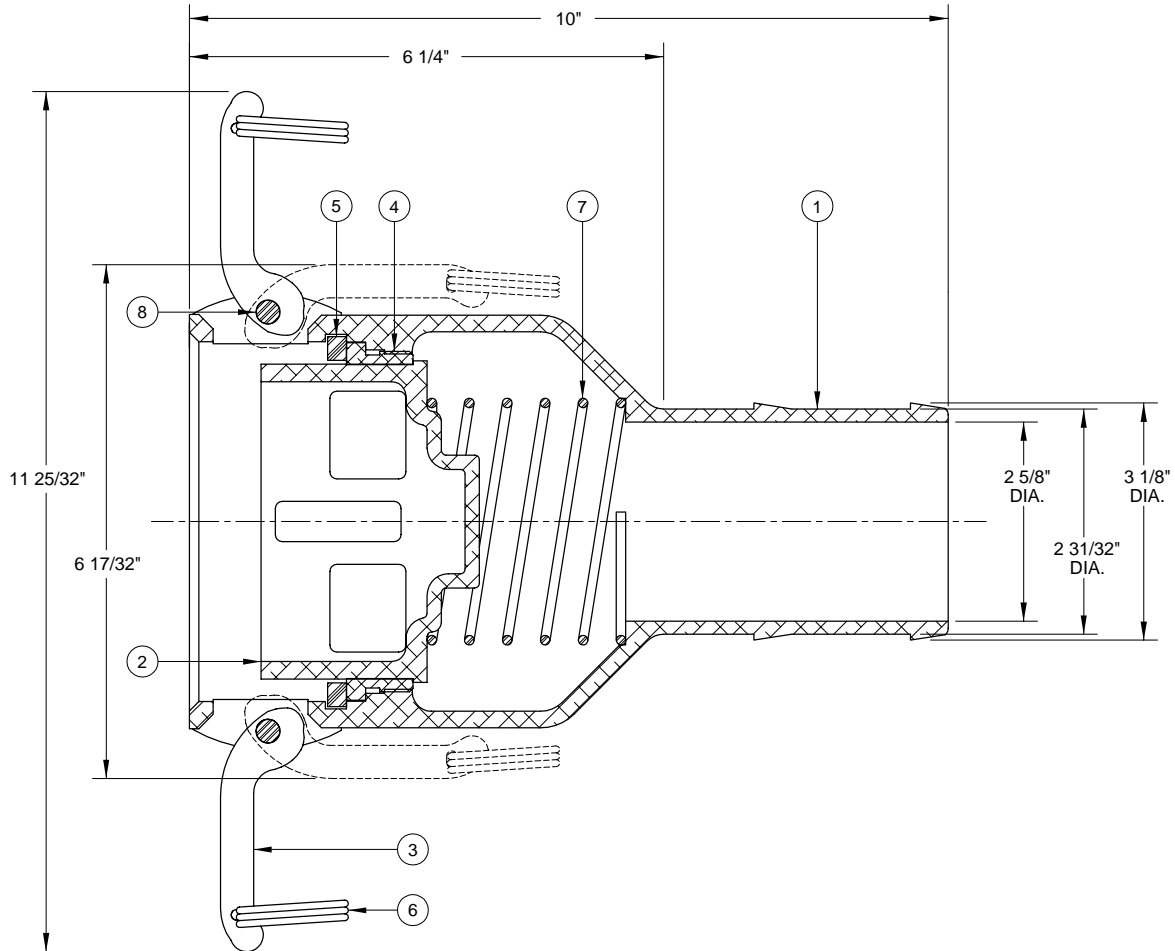

Western Pacific Products, Inc.

Anything In Or On Your Tank – Ready to Ship

Over 8,000 Part Numbers – Over 26,000 Square Feet of Warehouse – We Ship Worldwide

Rev. 0, January 2003

633CPV-AL4030 VAPOR RECOVERY COUPLER

ITEM	PART NUMBER	DESCRIPTION	QTY.
1	D01116A	BODY	1
2	C02808AH	POPPET	1
3	D10184M	KAM ARM	2
4	H08942RAH	GUIDE RING	1

ITEM	PART NUMBER	DESCRIPTION	QTY.
5	H08945M	GASKET (BUNA)	1
6	H20550M	FINGER RING	2
7	H09110M	SPRING	1
8	H20144M	GROOVE PIN	2

CIVAcon™

800-677-3711

Signal Hill, (L.A.) CA

(562) 490-0030 • Fax (562) 490-0091

West Sacramento, CA

(916) 371-1622 • Fax (916) 371-4792

Dallas/Fort Worth, TX

(817) 740-8077 • (817) 740-1332

Portland, OR

(503) 221-0335 • Fax (503) 221-0911

www.tankparts.com

1-137