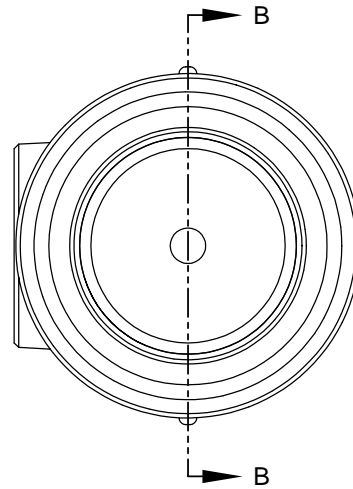

## 610T VAPOR RECOVERY COUPLER

SECTION B-B

ITEM	PART NUMBER	DESCRIPTION	QTY.
1	E10115A	BODY	1
2	H04150M	GASKET (BUNA)	1
3	H10043M	SEAT RING (BUNA) <sup>1</sup>	1
4	H20433M	RETAINER (SMALL) <sup>1</sup>	1
5	H20235M	SPACER <sup>1</sup>	1
6	H20446M	CAP SCREW <sup>1</sup>	1
7	H20432M	RETAINER (LARGE) <sup>1</sup>	1
8	H08989M	SPRING	1