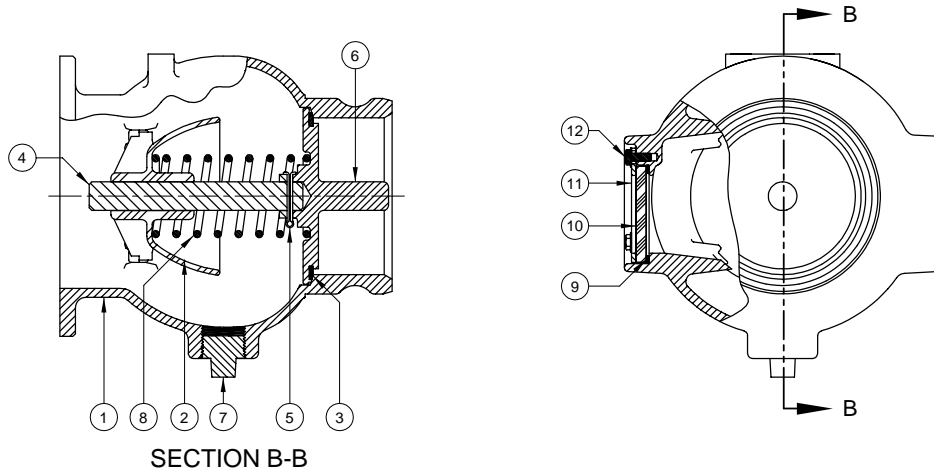

633LVH-1020 VAPOR RECOVERY ADAPTOR

ITEM	PART NUMBER	DESCRIPTION	QTY.
1	E10000A	BODY	1
2	C02779M	SUPPORT BELL (DELTRIN)	1
3	H20750M	SEAT RING (VITON)¹	1
4	H08841RA	STEM¹	1
5	H09193M	COTTER PIN¹	1
6	C51410A	POPPET¹	1
7	H07365M	PIPE PLUG	1
8	H20007M	SPRING	1
9	H20010M	GASKET (BUNA)	2

ITEM	PART NUMBER	DESCRIPTION	QTY.
10	H20583M	SIGHT GLASS	2
11	H04135M	RETAINING PLATE	2
12	H52471M	HEX SCREW	6
13	101-0002	AIR INTERLOCK VALVE ASSY.	1

REPAIR KITS		
PART NUMBER	DESCRIPTION	QTY.
H20009	POPPET SUB-ASSEMBLY	N/A

1- Included in H20009

CIVAICON™

800-677-3711

Signal Hill, (L.A.) CA

(562) 490-0030 • Fax (562) 490-0091

West Sacramento, CA

(916) 371-1622 • Fax (916) 371-4792

Dallas/Fort Worth, TX

(817) 740-8077 • (817) 740-1332

Portland, OR

(503) 221-0335 • Fax (503) 221-0911

www.tankparts.com

1-139