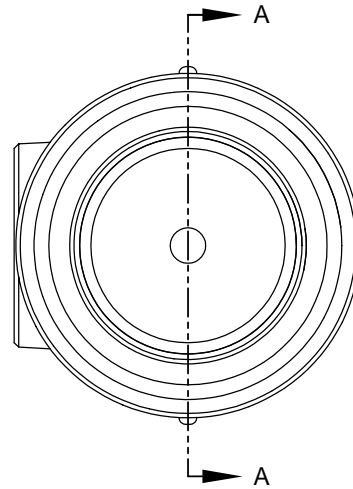

## 301-300 Vapor Recover Adaptor - Parts List

03	02	01	PART NAME	PART NUMBER	ITEM
0	0	1	ADAPTOR - VAPOR REC. 3" N.P.S.M.	300-305-02	1
0	1	0	ADAPTOR - VAPOR REC. 4" N.P.S.M.	300-302-02	2
1	0	0	ADAPTOR - VAPOR REC. Rp 3" B.S.P.P.	300-305-32	3
1	1	1	O-RING	11039-15	4
1	1	1	POPPET	300-203-01	5
1	1	1	SPRING - POPPET	300-105-01	6
1	1	1	GUIDE - POPPET STEM	300-205-01	7
1	1	1	RETAINING RING	11090-02	8
1	0	1	GASKET - COVER 3"	770-201-02	9
0	1	0	GASKET - COVER 4"	770-201-03	10

## 610T VAPOR RECOVERY COUPLER

SECTION B-B

ITEM	PART NUMBER	DESCRIPTION	QTY.
1	E10115A	BODY	1
2	H04150M	GASKET (BUNA)	1
3	H10043M	SEAT RING (BUNA) <sup>1</sup>	1
4	H20433M	RETAINER (SMALL) <sup>1</sup>	1
5	H20235M	SPACER <sup>1</sup>	1
6	H20446M	CAP SCREW <sup>1</sup>	1
7	H20432M	RETAINER (LARGE) <sup>1</sup>	1
8	H08989M	SPRING	1