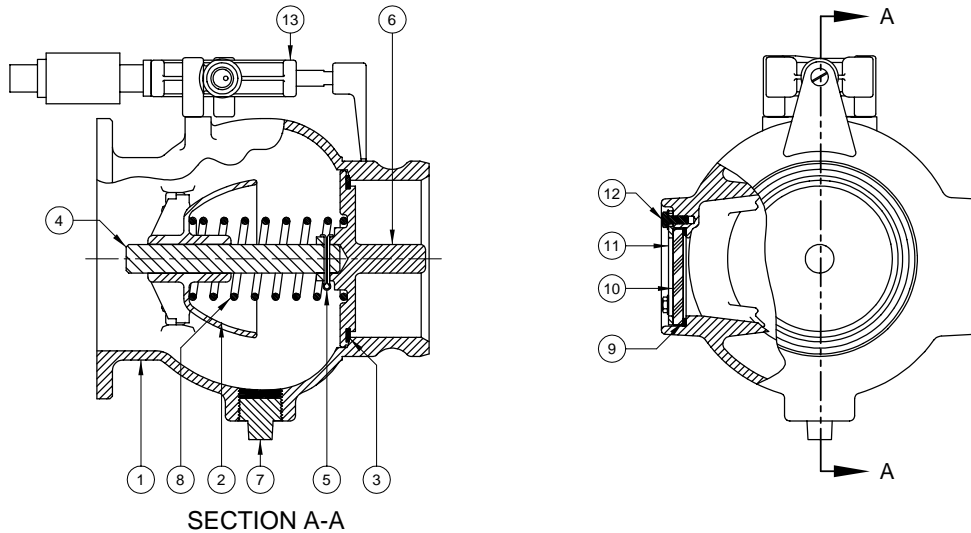

Western Pacific Products, Inc.

Anything In Or On Your Tank – Ready to Ship

Over 8,000 Part Numbers – Over 26,000 Square Feet of Warehouse – We Ship Worldwide

Rev. 0, January 2003

633LVH-AL40 VAPOR RECOVERY ADAPTOR