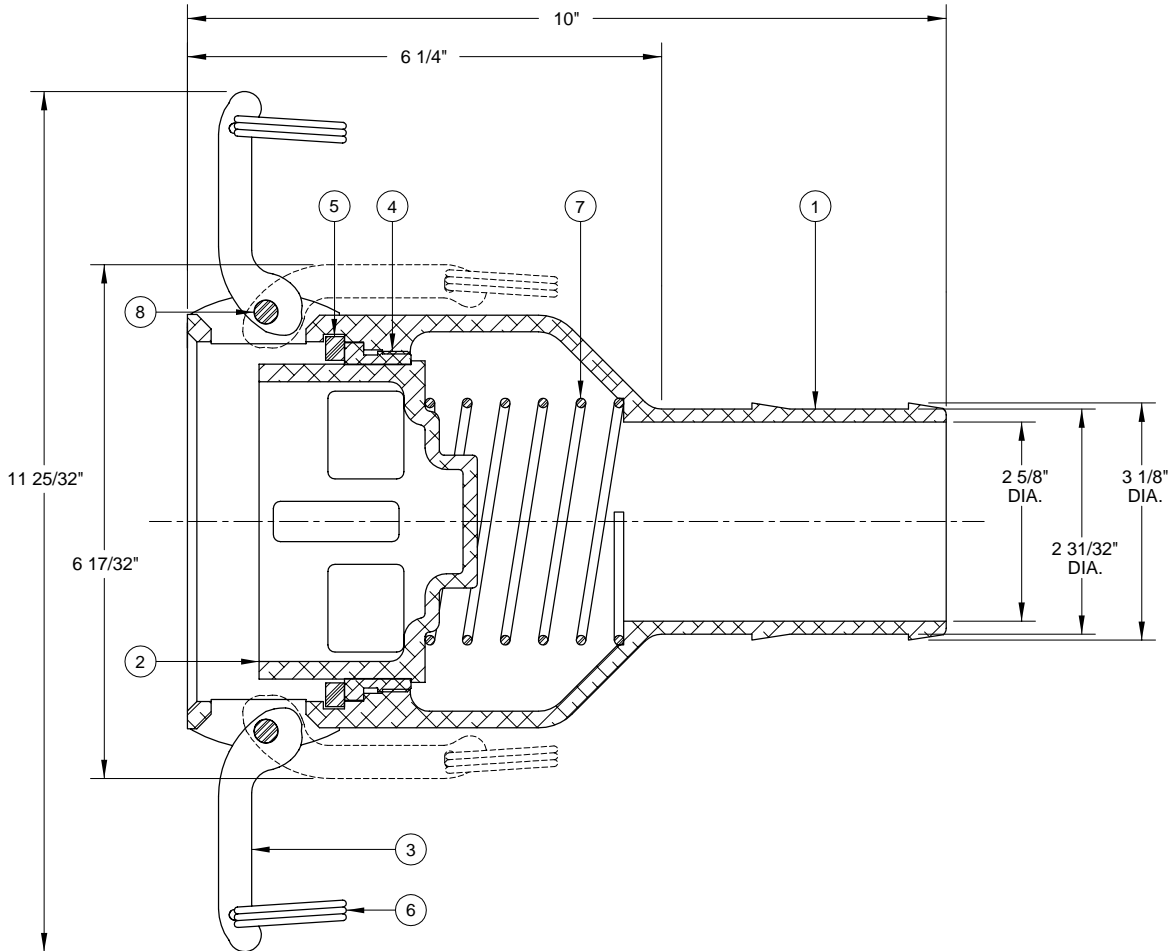

Western Pacific Products, Inc.

Anything In Or On Your Tank – Ready to Ship

Over 8,000 Part Numbers – Over 26,000 Square Feet of Warehouse – We Ship Worldwide

Rev. 0, January 2003

633CPV-AL4030 VAPOR RECOVERY COUPLER

ITEM	PART NUMBER	DESCRIPTION	QTY.
1	D01116A	BODY	1
2	C02808AH	POPPET	1
3	D10184M	KAM ARM	2
4	H08942RAH	GUIDE RING	1

ITEM	PART NUMBER	DESCRIPTION	QTY.
5	H08945M	GASKET (BUNA)	1
6	H20550M	FINGER RING	2
7	H09110M	SPRING	1
8	H20144M	GROOVE PIN	2

CIVAcon™

800-677-3711

Signal Hill, (L.A.) CA

(562) 490-0030 • Fax (562) 490-0091

West Sacramento, CA

(916) 371-1622 • Fax (916) 371-4792

Dallas/Fort Worth, TX

(817) 740-8077 • (817) 740-1332

Portland, OR

(503) 221-0335 • Fax (503) 221-0911

www.tankparts.com

1-141