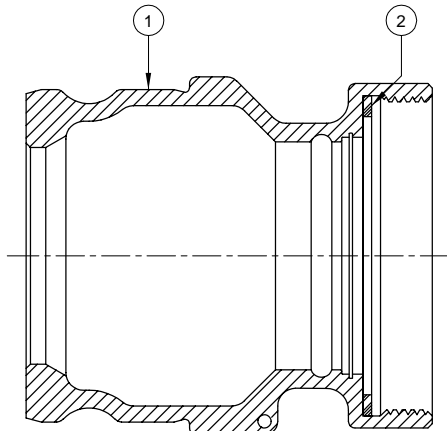

## 610T VAPOR RECOVERY COUPLER

SECTION B-B

ITEM	PART NUMBER	DESCRIPTION	QTY.
1	E10115A	BODY	1
2	H04150M	GASKET (BUNA)	1
3	H10043M	SEAT RING (BUNA) <sup>1</sup>	1
4	H20433M	RETAINER (SMALL) <sup>1</sup>	1
5	H20235M	SPACER <sup>1</sup>	1
6	H20446M	CAP SCREW <sup>1</sup>	1
7	H20432M	RETAINER (LARGE) <sup>1</sup>	1
8	H08989M	SPRING	1