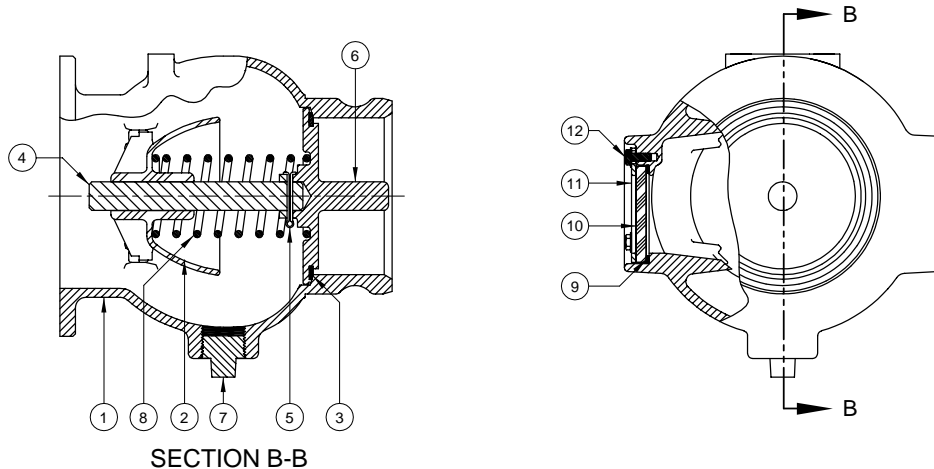

633LVH-1020 VAPOR RECOVERY ADAPTOR

ITEM	PART NUMBER	DESCRIPTION	QTY.
1	E10000A	BODY	1
2	C02779M	SUPPORT BELL (DELTRIN)	1
3	H20750M	SEAT RING (VITON)¹	1
4	H08841RA	STEM¹	1
5	H09193M	COTTER PIN¹	1
6	C51410A	POPPET¹	1
7	H07365M	PIPE PLUG	1
8	H20007M	SPRING	1
9	H20010M	GASKET (BUNA)	2

ITEM	PART NUMBER	DESCRIPTION	QTY.
10	H20583M	SIGHT GLASS	2
11	H04135M	RETAINING PLATE	2
12	H52471M	HEX SCREW	6
13	101-0002	AIR INTERLOCK VALVE ASSY.	1

REPAIR KITS		
PART NUMBER	DESCRIPTION	QTY.
H20009	POPPET SUB-ASSEMBLY	N/A

1- Included in H20009

CIVAICON™

800-677-3711

Signal Hill, (L.A.) CA

(562) 490-0030 • Fax (562) 490-0091

West Sacramento, CA

(916) 371-1622 • Fax (916) 371-4792

Dallas/Fort Worth, TX

(817) 740-8077 • (817) 740-1332

Portland, OR

(503) 221-0335 • Fax (503) 221-0911

www.tankparts.com

1-145