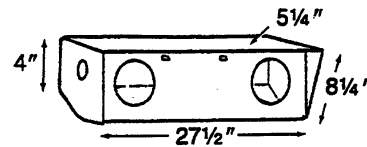

Butler or Heil Stainless Steel

151381965 Curbside
151381966 Roadside