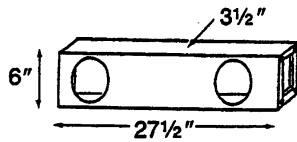

Heil Aluminum

1513099 Left or Right