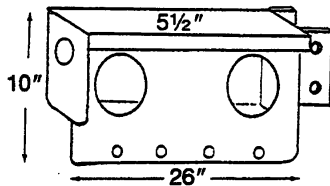

Fruehauf Stainless Steel

TKG 00535 Roadside
TKG 00536 Curbside