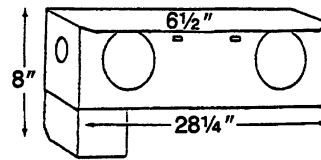

Heil Stainless Steel

1512235 Curbside
1512236 Roadside