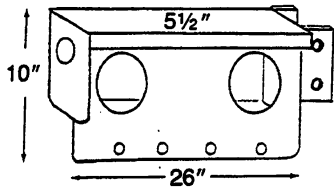

Western Pacific Products, Inc.

Anything In Or On Your Tank – Ready to Ship

Over 8,000 Part Numbers – Over 26,000 Square Feet of Warehouse – We Ship Worldwide

Light Boxes

Fruehauf Aluminum

TKG 00531 Roadside
TKG 00532 Curbside