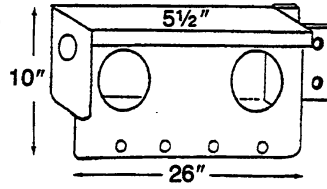

Western Pacific Products, Inc.

Anything In Or On Your Tank – Ready to Ship

Over 8,000 Part Numbers – Over 26,000 Square Feet of Warehouse – We Ship Worldwide

Light Boxes

Fruehauf Aluminum

TKG 00531 Roadside
TKG 00532 Curbside