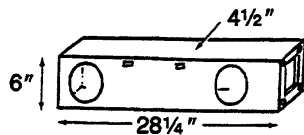

Heil Aluminum

1512935 Left or Right